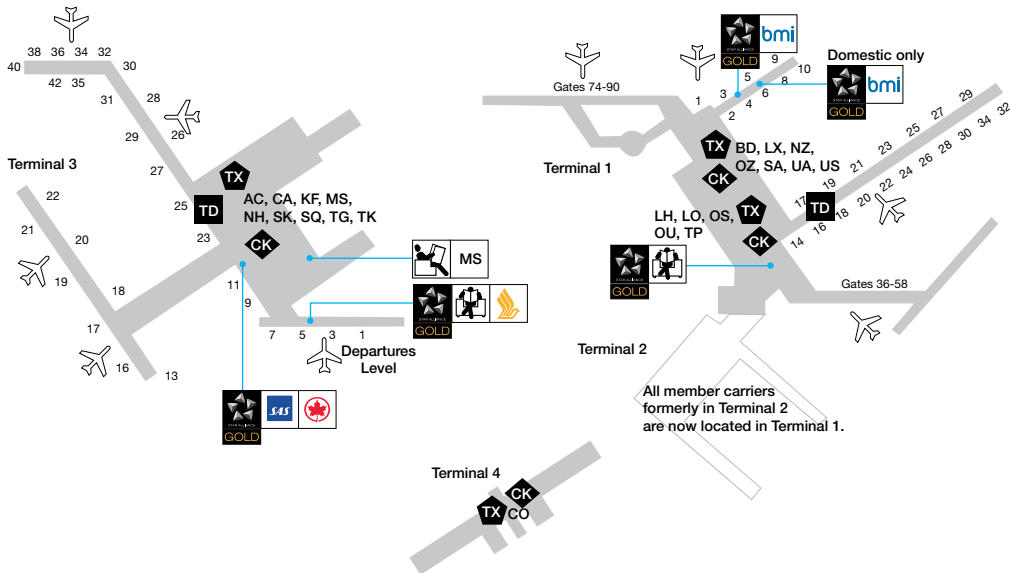

Star Alliance lounge London Heathrow

The lounge is located in the duty-free shopping area in Terminal One. After passing through the security check, proceed to the main duty free shopping area. From there, follow the signs to the lounge which is on the right-hand side at the far end of the shopping area, close to the Star Alliance Flight Connections Desk. If you are making a flight connection at Terminal One, please follow the directions from the duty free shopping area, as described.

bmi The Great British Lounge

Terminal 1, Gate 5

Go through security, turn left and walk towards Gate 5 go up escalator and follow corridor around to lounge, as signposted.

Welcome to Heathrow. On leaving the aircraft please follow the signs for **Flight Connections**.

LHR

Operating Carriers: AC | BD | CA | CO | KF | LH | LO | LX | MS | NH | NZ | OS | OU | OZ | SA | SK | SQ | TG | TK | TP | UA | US

See next page for member logos and legend

Terminal 1

International departure lounge

Location: Airside - in front of Gate 5.

IST

Operating Carriers: JP | LH | LO | LX | MS | OS | OU | SK | SQ | TK
See next page for member logos and legend