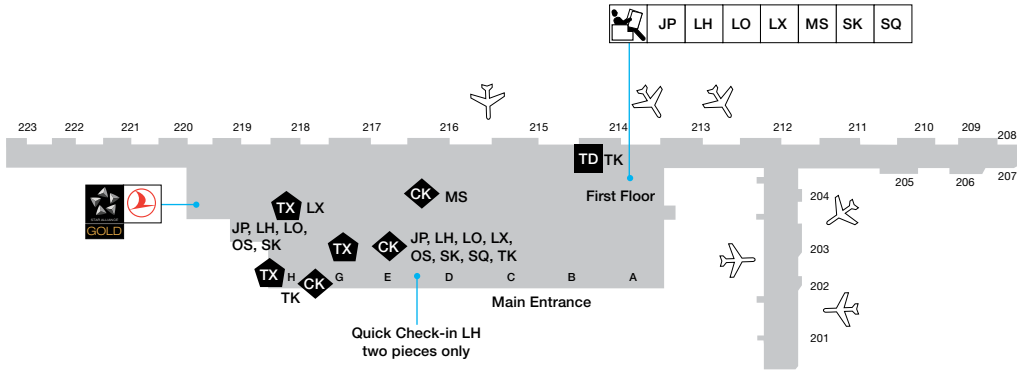

UK and Ireland departure gates 4-12, 60-90, (BMI lounge, gate 2 & 5 international departures), BMI domestic lounge, Costa Coffee, WHSmith, Wetherspoons and internet

Navigation	
Check-in and UK and Ireland arrivals (first floor)	1
International departure lounge	2
Arrivals (ground floor)	3
Onward travel – Arrivals (ground floor)	4

Terminal 1

Arrivals (ground floor)

Terminal 1 plan

L1 Check-in and UK and Ireland arrivals

L1 International departure lounge

G Arrivals

Navigation

Check-in and UK and Ireland arrivals (first floor)	1
International departure lounge	2
Arrivals (ground floor)	3
Onward travel – Arrivals (ground floor)	4

Swiss/ First Class Lounge (Kenya Duty Free First Class Lounge)?

Simba Lounge

PRIORITY PASS - Jomo Kenyatta International, Unit One

Lounge: first class lounge

Location: Airside - in front of Gate 11.

Lounge: first class lounge

Location: Airside - in front of Gate 5.

IST

Operating Carriers: JP | LH | LO | LX | MS | OS | OU | SK | SQ | TK
See next page for member logos and legend