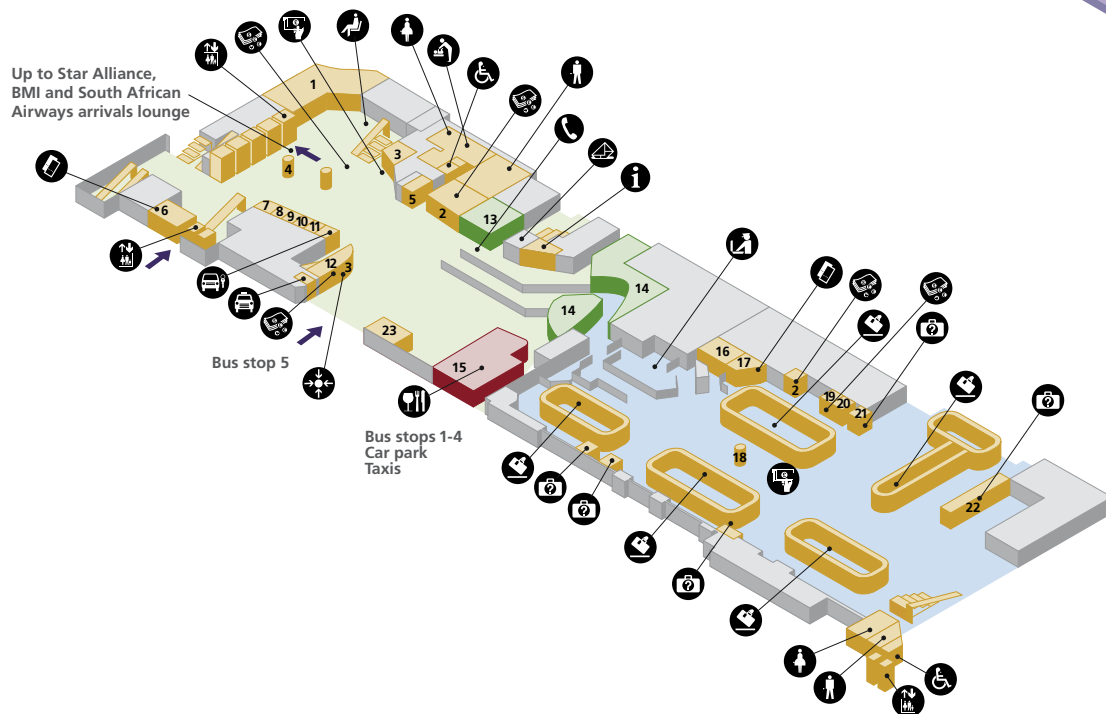

UK and Ireland departure gates 4-12, 60-90, (BMI lounge, gate 2 & 5 international departures), BMI domestic lounge, Costa Coffee, WHSmith, Wetherspoons and internet

Navigation	
Check-in and UK and Ireland arrivals (first floor)	1
International departure lounge	2
Arrivals (ground floor)	3
Onward travel – Arrivals (ground floor)	4

Food and drink

Bridge Bar and Eating House	47	Giraffe	17
Caffé Nero	8	Pret A Manger	31
Caviar House and Prunier Seafood Bar	28	The Tin Goose Pub and Eating House	3
Est	27		

- Accessible toilet
- Lift
- Toilet women
- Baby care
- Restaurant/Café/Pub
- Wireless hotspot
- Bureau de change
- Seating
- Public areas
- Cash machines
- Security
- Passenger areas
- Information
- Toilet men

Terminal 1

Arrivals (ground floor)

Terminal 1 plan

L1 Check-in and UK and Ireland arrivals

L1 International departure lounge

G Arrivals

Navigation

Check-in and UK and Ireland arrivals (first floor)	1
International departure lounge	2
Arrivals (ground floor)	3
Onward travel – Arrivals (ground floor)	4