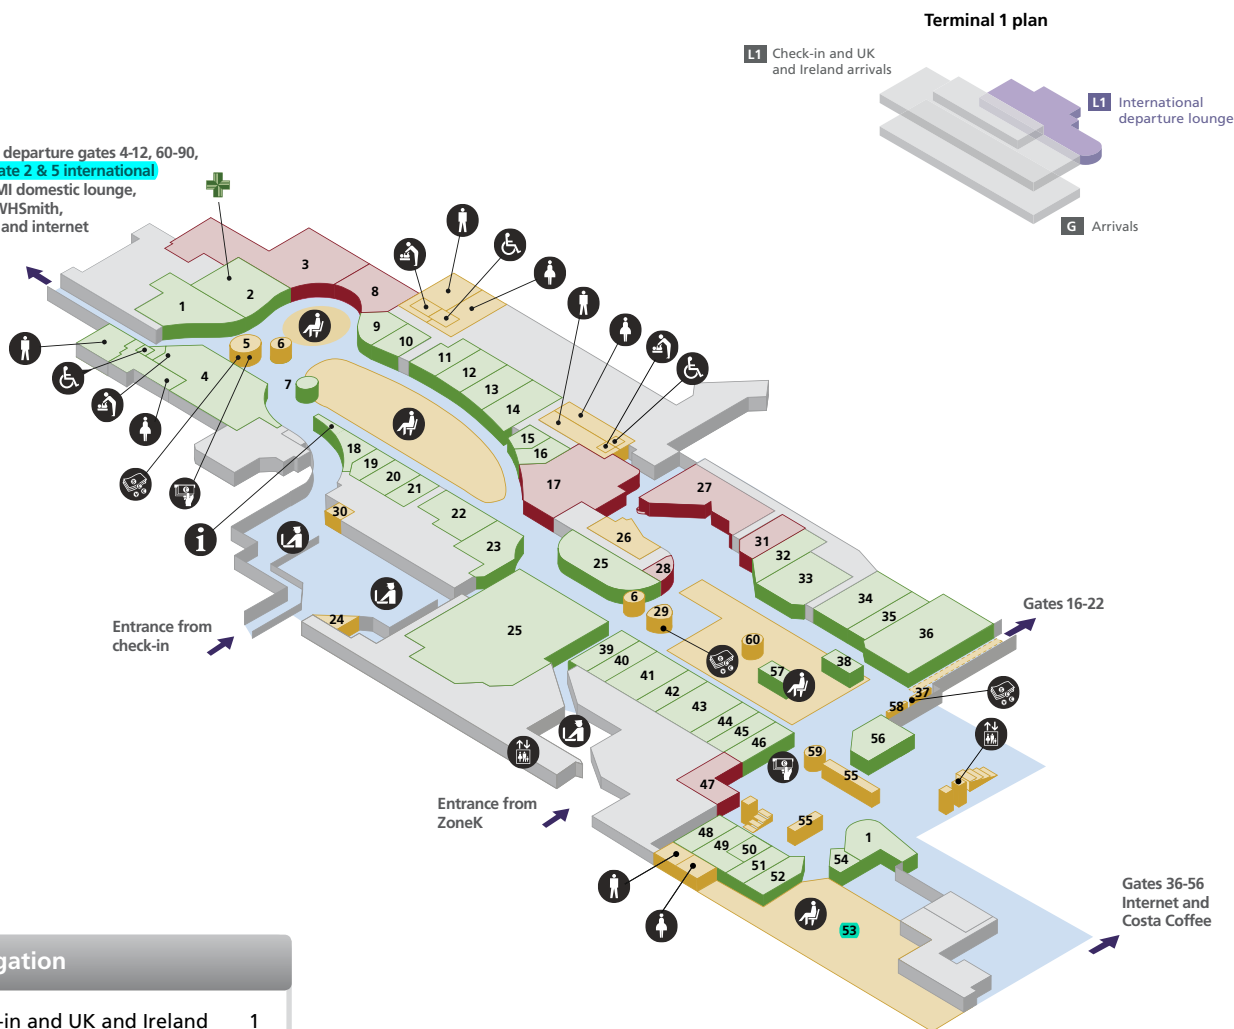

Once you arrive in the departure lounge you will be ready for your next flight. Check the screens for information about your flight, as they will tell you when to go to your departure gate. Meanwhile, you can relax, shop, eat and use other facilities here. Please note there are no service facilities or shops at the departure gates.

LHR

Operating Carriers: AC | BD | CA | CO | KF | LH | LO | LX | MS | NH | NZ | OS | OU | OZ | SA | SK | SQ | TG | TK | TP | UA | US

See next page for member logos and legend

Terminal 1

International departure lounge

UK and Ireland departure gates 4-12, 60-90, (BMI lounge, gate 2 & 5 international departures), BMI domestic lounge, Costa Coffee, WHSmith, Wetherspoons and internet

Navigation	
Check-in and UK and Ireland arrivals (first floor)	1
International departure lounge	2
Arrivals (ground floor)	3
Onward travel – Arrivals (ground floor)	4

Food and drink

Bridge Bar and Eating House	47	Giraffe	17
Caffé Nero	8	Pret A Manger	31
Caviar House and Prunier Seafood Bar	28	The Tin Goose Pub and Eating House	3
Est	27		

- Accessible toilet
- Lift
- Toilet women
- Baby care
- Restaurant/Café/Pub
- Wireless hotspot
- Bureau de change
- Seating
- Public areas
- Cash machines
- Security
- Passenger areas
- Information
- Toilet men