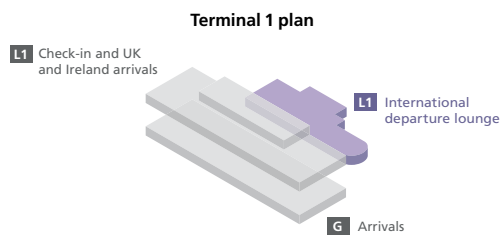

Once you arrive in the departure lounge you will be ready for your next flight. Check the screens for information about your flight, as they will tell you when to go to your departure gate. Meanwhile, you can relax, shop, eat and use other facilities here. Please note there are no service facilities or shops at the departure gates.

LHR

Operating Carriers: AC | BD | CA | CO | KF | LH | LO | LX | MS | NH | NZ | OS | OU | OZ | SA | SK | SQ | TG | TK | TP | UA | US

See next page for member logos and legend

Terminal 1

International departure lounge

UK and Ireland departure gates 4-12, 60-90, (BMI lounge, gate 2 & 5 international departures), BMI domestic lounge, Costa Coffee, WHSmith, Wetherspoons and internet

Navigation	
Check-in and UK and Ireland arrivals (first floor)	1
International departure lounge	2
Arrivals (ground floor)	3
Onward travel – Arrivals (ground floor)	4